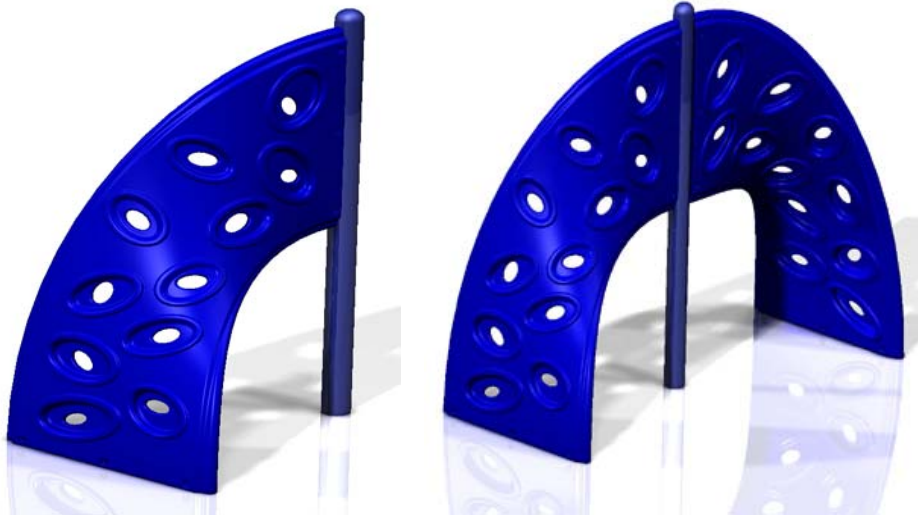

Infinity Design Possibilities...