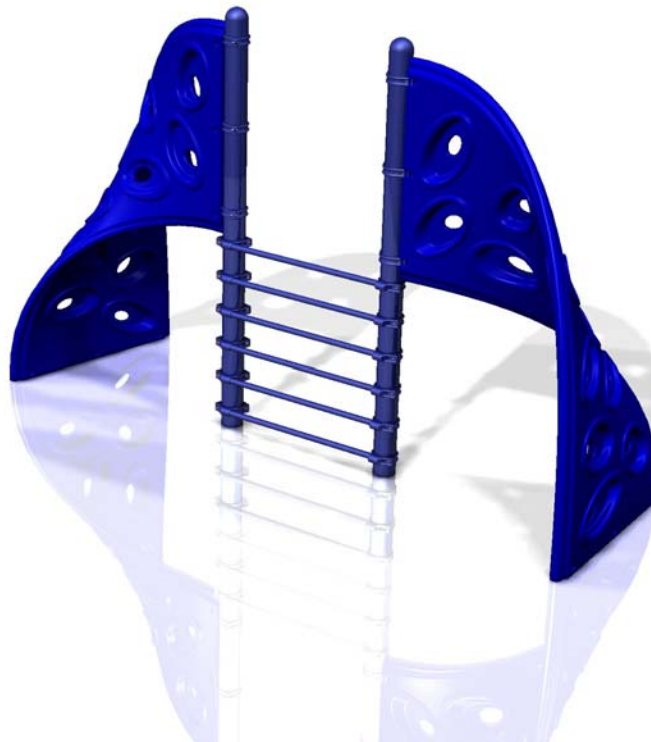

Infinity Design Possibilities...