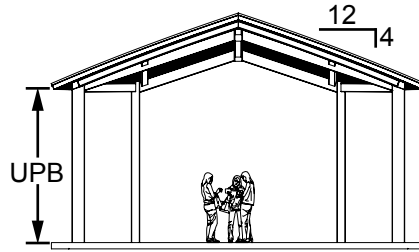

UPB: Under Perimeter Beam