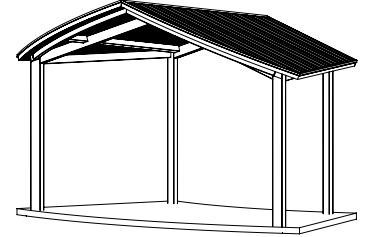

UPB: Under Perimeter Beam