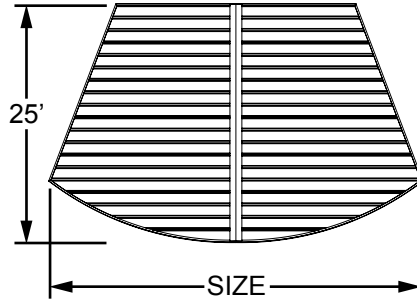

UPB: Under Perimeter Beam