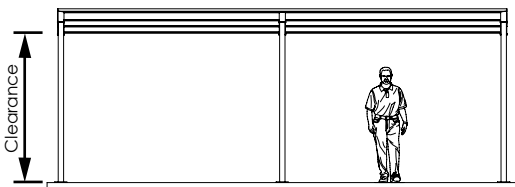

1

2

3

4

- 1 10'x24' LinkUp Dugout front view
 - 2 10'x24' LinkUp Dugout side view
 - 3 10'x24' LinkUp Dugout rear view
 - 4 Detail of connection to chain link fencing
- See reverse for sizes and line drawings.
*Chain-link fencing by others.

Options Available:

■ **Primary Options:**

- Available in 12' and 16' bays
- Clearance height
- Custom columns
- Electrical cut-outs

■ **Roof Type:**

- Multi-Rib metal roof
- Mega-Rib metal roof
- Tongue & Groove under Standing Seam metal roof

Standard **DUG-LK** [LinkUp Dugouts]

Standard Sizes	10'x12'	10'x16'	10'x24'	10'x32'	10'x36'	10'x48'
Width - W	10'	10'	10'	10'	10'	10'
Length - L	12'-6"	16'-6"	24'-6"	32'-6"	36'-4"	48'-6"
Shaded Area (Sq.Ft.)	125	165	245	325	363	485
Clearance Height	8'-0"	8'-0"	8'-0"	8'-0"	8'-0"	8'-0"
# of Columns	4	4	6	6	8	8
Center of Columns	144" W 96" D	192" W 96" D	288" W 96" D	384" W 96" D	432" W 96" D	576" W 96" D