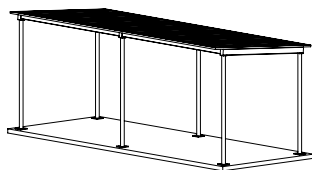

1

2

3

4

- 1 10'x24' LinkUp Dugout front view
 - 2 10'x24' LinkUp Dugout side view
 - 3 10'x24' LinkUp Dugout rear view
 - 4 Detail of connection to chain link fencing
- See reverse for sizes and line drawings.
*Chain-link fencing by others.

Options Available:

■ **Primary Options:**

- Available in 12' and 16' bays
- Clearance height
- Custom columns
- Electrical cut-outs

■ **Roof Type:**

- Multi-Rib metal roof
- Mega-Rib metal roof
- Tongue & Groove under Standing Seam metal roof

Standard **DUG-LK** [LinkUp Dugouts]

Standard Sizes	10'x12'	10'x16'	10'x24'	10'x32'	10'x36'	10'x48'
Width - W	10'	10'	10'	10'	10'	10'
Length - L	12'-6"	16'-6"	24'-6"	32'-6"	36'-4"	48'-6"
Shaded Area (Sq.Ft.)	125	165	245	325	363	485
Clearance Height	8'-0"	8'-0"	8'-0"	8'-0"	8'-0"	8'-0"
# of Columns	4	4	6	6	8	8
Center of Columns	144" W 96" D	192" W 96" D	288" W 96" D	384" W 96" D	432" W 96" D	576" W 96" D