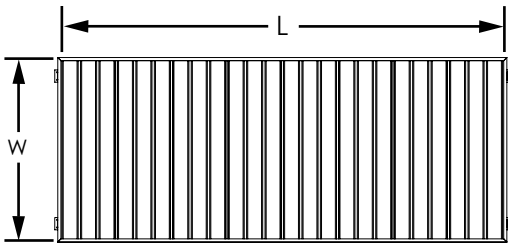

1

2

3

4

- 1 10'x24' LinkUp Dugout front view
 - 2 10'x24' LinkUp Dugout side view
 - 3 10'x24' LinkUp Dugout rear view
 - 4 Detail of connection to chain link fencing
- See reverse for sizes and line drawings.
*Chain-link fencing by others.

Options Available:

■ **Primary Options:**

- Available in 12' and 16' bays
- Clearance height
- Custom columns
- Electrical cut-outs

■ **Roof Type:**

- Multi-Rib metal roof
- Mega-Rib metal roof
- Tongue & Groove under Standing Seam metal roof

■ **Anchor System:**

- Base plate above or below grade
- Buried column

All LinkUp Dugouts are designed to perfectly integrate with protective chain-link fencing (by others). Contact your local sales representative to learn more.

Standard **DUG-LK** [LinkUp Dugouts]

Standard Sizes	10'x12'	10'x16'	10'x24'	10'x32'	10'x36'	10'x48'
Width - W	10'	10'	10'	10'	10'	10'
Length - L	12'-6"	16'-6"	24'-6"	32'-6"	36'-4"	48'-6"
Shaded Area (Sq.Ft.)	125	165	245	325	363	485
Clearance Height	8'-0"	8'-0"	8'-0"	8'-0"	8'-0"	8'-0"
# of Columns	4	4	6	6	8	8
Center of Columns	144" W 96" D	192" W 96" D	288" W 96" D	384" W 96" D	432" W 96" D	576" W 96" D