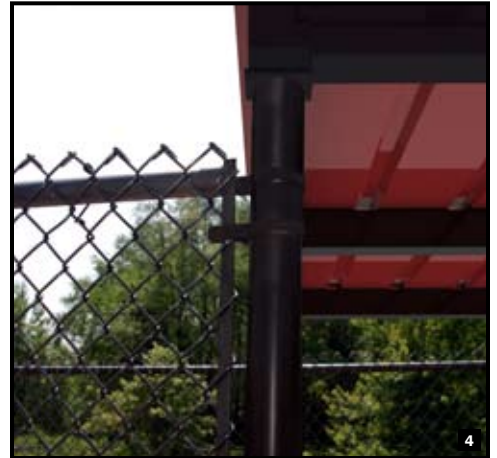

1

2

3

4

- 1 10'x24' LinkUp Dugout front view
 - 2 10'x24' LinkUp Dugout side view
 - 3 10'x24' LinkUp Dugout rear view
 - 4 Detail of connection to chain link fencing
- See reverse for sizes and line drawings.
*Chain-link fencing by others.

Options Available:

■ **Primary Options:**

- Available in 12' and 16' bays
- Clearance height
- Custom columns
- Electrical cut-outs

■ **Roof Type:**

- Multi-Rib metal roof
- Mega-Rib metal roof
- Tongue & Groove under Standing Seam metal roof

■ **Anchor System:**

- Base plate above or below grade
- Buried column

All LinkUp Dugouts are designed to perfectly integrate with protective chain-link fencing (by others). Contact your local sales representative to learn more.